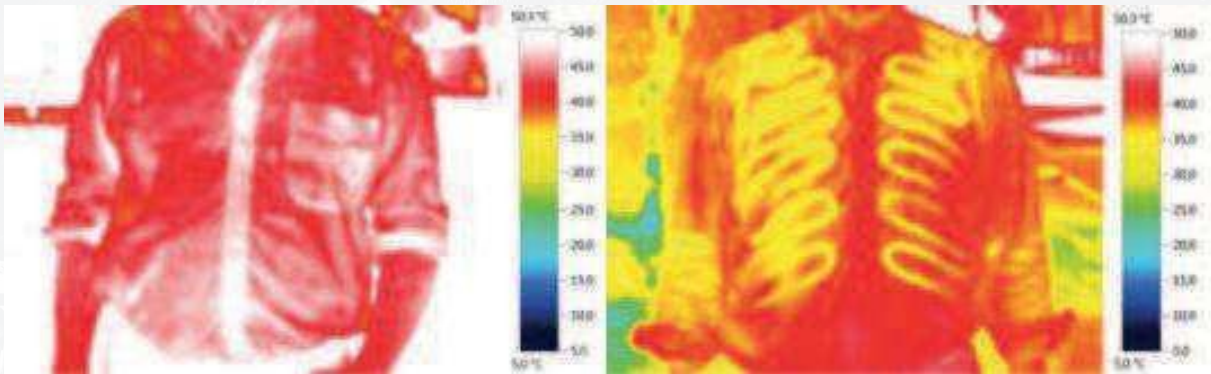

# COMBO COOL VEST STANDARD

The custom-made and ergonomically designed cooling vest provides maximum comfort during operation for exception missions.

Specifically german engineered fibers in the fabric reflects infrared and UV radiation.

## FUNCTIONAL PRINCIPLE OF THE COMBO COOL VEST

W/O cooling 40-45°C

With cooling 35-40°C

Container

Controller  
Unit

External power supply

## PRODUCT DATA COMBO COOL VEST STANDARD

Size [mm]	200 x 170 x 75 (without battery)
Weigth [kg]	0,7
Control mode	Analog ON/OFF
Enviromental	IP 42
Working medium	Water
Cooling time	2 hours
Battery operating time	max. 5 hours
Ambient temperature	-40°C — +60°C